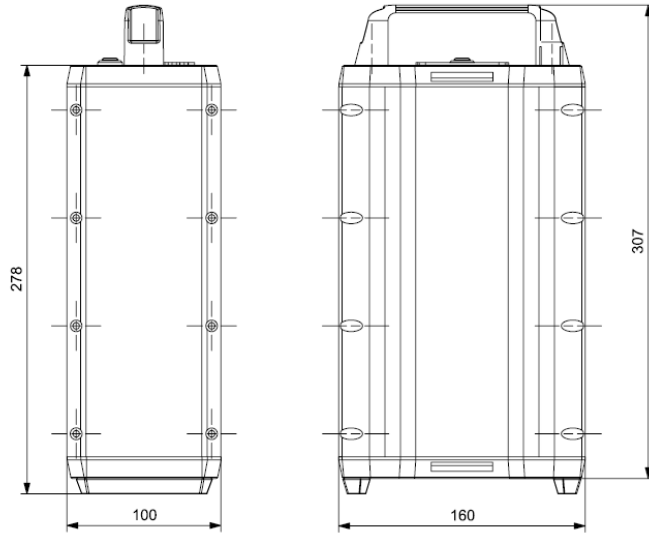

BXP

long life
cycles

ONE BATTERY

~~X~~ OPTIONS

WHERE TO USE

ELECTRIC TOOLS
18V SYSTEM

PORTABLE POWER
PACK

4 x BXP or 5 x BXP
ALL APPLICATION
230V AC

ELECTRIC
TOOLS

40V SYSTEM

e-bike

scooter

2 x BXP = 80V

ELECTRIC
TOOLS

e-bike

Pallet truck