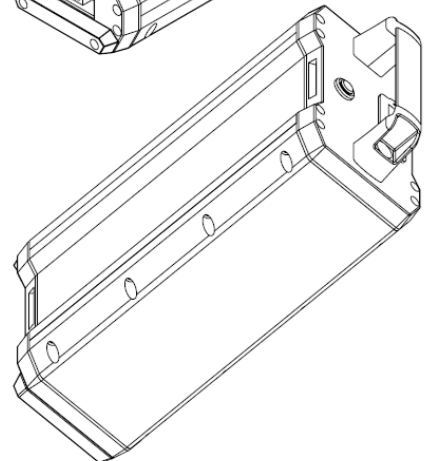

BXP

long life
cycles

ONE BATTERY

~~X~~ OPTIONS

WHERE TO USE

ELECTRIC TOOLS
18V SYSTEM

PORTABLE POWER
PACK

4 x BXP or 5 x BXP
ALL APPLICATION
230V AC

ELECTRIC
TOOLS

40V SYSTEM

e-bike

scooter

2 x BXP = 80V

ELECTRIC
TOOLS

e-bike

Pallet truck